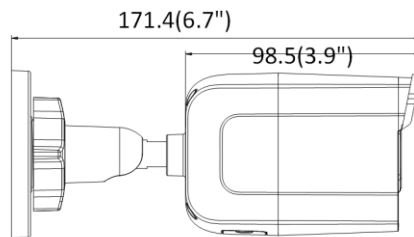

Network Storage	Support Micro SD/SDHC/SDXC card (128 GB), local storage and NAS (NFS, SMB/CIFS), ANR
Client	Wired network: Hik-Connect, iVMS-4200, iVMS-5200, iVMS-4500 Wi-Fi: iVMS-4200, iVMS-5200, iVMS-4500 *Wi-Fi connection with Hik-Connect directly is not possible.
Web Browser	IE 8+, Chrome 31.0-44, Firefox 30.0-51, Safari 8.0+
Alarm Trigger	Motion detection, video tampering, network disconnected, IP address conflict, illegal login, HDD full, HDD error
Wi-Fi	
Encryption Mode	-W: 64/128-bit WEP, WPA-PSK/WPA2-PSK
Wi-Fi Protocol	-W: 802.11b: CCK, QPSK, BPSK 802.11g/n: OFDM
Frequency Range	-W: 2.4 GHz to 2.4835 GHz
Channel Bandwidth	-W: 20/40 MHz
Transfer Rate	-W: 11b: 11 Mbps 11g: 54 Mbps 11n: up to 150 Mbps
Wireless Range	-W: 50 m
Image	
Day/Night Switch	Day/Night/Auto/Schedule
Image Enhancement	BLC/3D DNR
Image Settings	Rotate mode, saturation, brightness, contrast, sharpness and white balance adjustable by client software or web browser
Interface	
On-board Storage	Built-in Micro SD/SDHC/SDXC slot, up to 128 GB
Hardware Reset	Yes
Communication Interface	1 RJ45 10M/100M self-adaptive Ethernet port
Event	
Smart Event	Line crossing detection, intrusion detection
General	
Firmware Version	V5.5.98
General Function	One-key reset, anti-flicker, heartbeat, mirror, password protection, privacy mask, watermark, IP address filter
Startup and Operating Conditions	-30 °C to +60 °C (-22 °F to +140 °F), humidity 95% or less (non-condensing)
Power Supply	12 VDC ± 25% PoE: 802.3af, class 3 (without -D model)
Power Consumption and Current	12 VDC, 0.3 A, max. 4 W; PoE (802.3af, 36 to 57 V), 0.2 A to 0.1 A, max. 5.5 W
Camera Dimension	69.7 mm × 67.9 mm × 171.4 mm (2.7" × 2.7" × 6.7")
Camera Weight	Approx. 350 g (0.8 lb.)
Approval	
Protection	Ingress protection: IP67 (IEC 60529-2013)

▪ **Available Model**

DS-2CD2021G1-I(2.8/4/6 mm)

DS-2CD2021G1-IW(2.8/4/6 mm)

DS-2CD2021G1-IDW(2.8/4/6 mm)

▪ **Dimension**

Unit: mm(inch)

▪ **Accessory**

▪ **Optional**