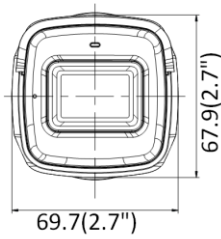

Network Storage	Support Micro SD/SDHC/SDXC card (128 GB), local storage and NAS (NFS, SMB/CIFS), ANR
Client	Wired network: Hik-Connect, iVMS-4200, iVMS-5200, iVMS-4500 Wi-Fi: iVMS-4200, iVMS-5200, iVMS-4500 *Wi-Fi connection with Hik-Connect directly is not possible.
Web Browser	IE 8+, Chrome 31.0-44, Firefox 30.0-51, Safari 8.0+
Alarm Trigger	Motion detection, video tampering, network disconnected, IP address conflict, illegal login, HDD full, HDD error
Wi-Fi	
Encryption Mode	-W: 64/128-bit WEP, WPA-PSK/WPA2-PSK
Wi-Fi Protocol	-W: 802.11b: CCK, QPSK, BPSK 802.11g/n: OFDM
Frequency Range	-W: 2.4 GHz to 2.4835 GHz
Channel Bandwidth	-W: 20/40 MHz
Transfer Rate	-W: 11b: 11 Mbps 11g: 54 Mbps 11n: up to 150 Mbps
Wireless Range	-W: 50 m
Image	
Day/Night Switch	Day/Night/Auto/Schedule
Image Enhancement	BLC/3D DNR
Image Settings	Rotate mode, saturation, brightness, contrast, sharpness and white balance adjustable by client software or web browser
Interface	
On-board Storage	Built-in Micro SD/SDHC/SDXC slot, up to 128 GB
Hardware Reset	Yes
Communication Interface	1 RJ45 10M/100M self-adaptive Ethernet port
Event	
Smart Event	Line crossing detection, intrusion detection
General	
Firmware Version	V5.5.98
General Function	One-key reset, anti-flicker, heartbeat, mirror, password protection, privacy mask, watermark, IP address filter
Startup and Operating Conditions	-30 °C to +60 °C (-22 °F to +140 °F), humidity 95% or less (non-condensing)
Power Supply	12 VDC ± 25% PoE: 802.3af, class 3 (without -D model)
Power Consumption and Current	12 VDC, 0.3 A, max. 4 W; PoE (802.3af, 36 to 57 V), 0.2 A to 0.1 A, max. 5.5 W
Camera Dimension	69.7 mm × 67.9 mm × 171.4 mm (2.7" × 2.7" × 6.7")
Camera Weight	Approx. 350 g (0.8 lb.)
Approval	
Protection	Ingress protection: IP67 (IEC 60529-2013)

▪ **Available Model**

DS-2CD2021G1-I(2.8/4/6 mm)

DS-2CD2021G1-IW(2.8/4/6 mm)

DS-2CD2021G1-IDW(2.8/4/6 mm)

▪ **Dimension**

Unit: mm(inch)

▪ **Accessory**

▪ **Optional**