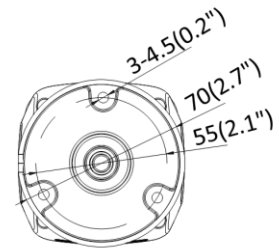

Network Storage	Support Micro SD/SDHC/SDXC card (128 GB), local storage and NAS (NFS, SMB/CIFS), ANR
Client	Wired network: Hik-Connect, iVMS-4200, iVMS-5200, iVMS-4500 Wi-Fi: iVMS-4200, iVMS-5200, iVMS-4500 *Wi-Fi connection with Hik-Connect directly is not possible.
Web Browser	IE 8+, Chrome 31.0-44, Firefox 30.0-51, Safari 8.0+
Alarm Trigger	Motion detection, video tampering, network disconnected, IP address conflict, illegal login, HDD full, HDD error
Wi-Fi	
Encryption Mode	-W: 64/128-bit WEP, WPA-PSK/WPA2-PSK
Wi-Fi Protocol	-W: 802.11b: CCK, QPSK, BPSK 802.11g/n: OFDM
Frequency Range	-W: 2.4 GHz to 2.4835 GHz
Channel Bandwidth	-W: 20/40 MHz
Transfer Rate	-W: 11b: 11 Mbps 11g: 54 Mbps 11n: up to 150 Mbps
Wireless Range	-W: 50 m
Image	
Day/Night Switch	Day/Night/Auto/Schedule
Image Enhancement	BLC/3D DNR
Image Settings	Rotate mode, saturation, brightness, contrast, sharpness and white balance adjustable by client software or web browser
Interface	
On-board Storage	Built-in Micro SD/SDHC/SDXC slot, up to 128 GB
Hardware Reset	Yes
Communication Interface	1 RJ45 10M/100M self-adaptive Ethernet port
Event	
Smart Event	Line crossing detection, intrusion detection
General	
Firmware Version	V5.5.98
General Function	One-key reset, anti-flicker, heartbeat, mirror, password protection, privacy mask, watermark, IP address filter
Startup and Operating Conditions	-30 °C to +60 °C (-22 °F to +140 °F), humidity 95% or less (non-condensing)
Power Supply	12 VDC ± 25% PoE: 802.3af, class 3 (without -D model)
Power Consumption and Current	12 VDC, 0.3 A, max. 4 W; PoE (802.3af, 36 to 57 V), 0.2 A to 0.1 A, max. 5.5 W
Camera Dimension	69.7 mm × 67.9 mm × 171.4 mm (2.7" × 2.7" × 6.7")
Camera Weight	Approx. 350 g (0.8 lb.)
Approval	
Protection	Ingress protection: IP67 (IEC 60529-2013)

▪ **Available Model**

DS-2CD2021G1-I(2.8/4/6 mm)

DS-2CD2021G1-IW(2.8/4/6 mm)

DS-2CD2021G1-IDW(2.8/4/6 mm)

▪ **Dimension**

Unit: mm(inch)

▪ **Accessory**

▪ **Optional**